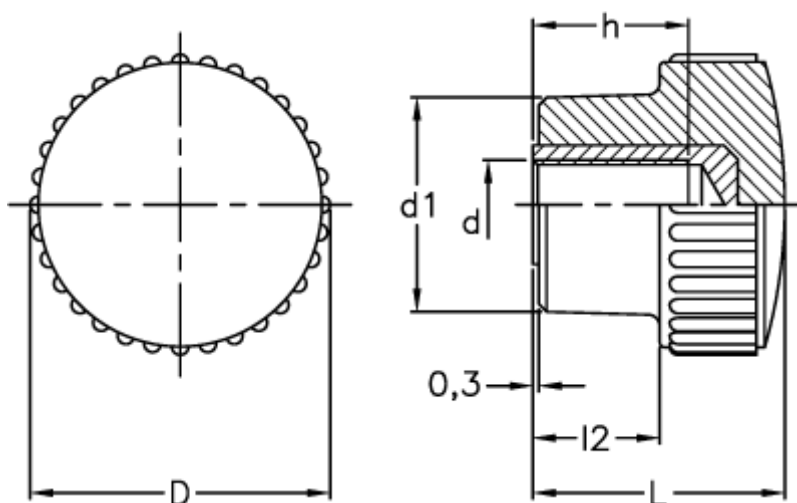

Data Sheet

Article number: 2302003002
Description: E+G Knurled grip knob
B.259/20 B-M6

Measures

D	= 21
d1	= 13
d 6H	= M6
h	= 16
L	= 25
l2	= 12